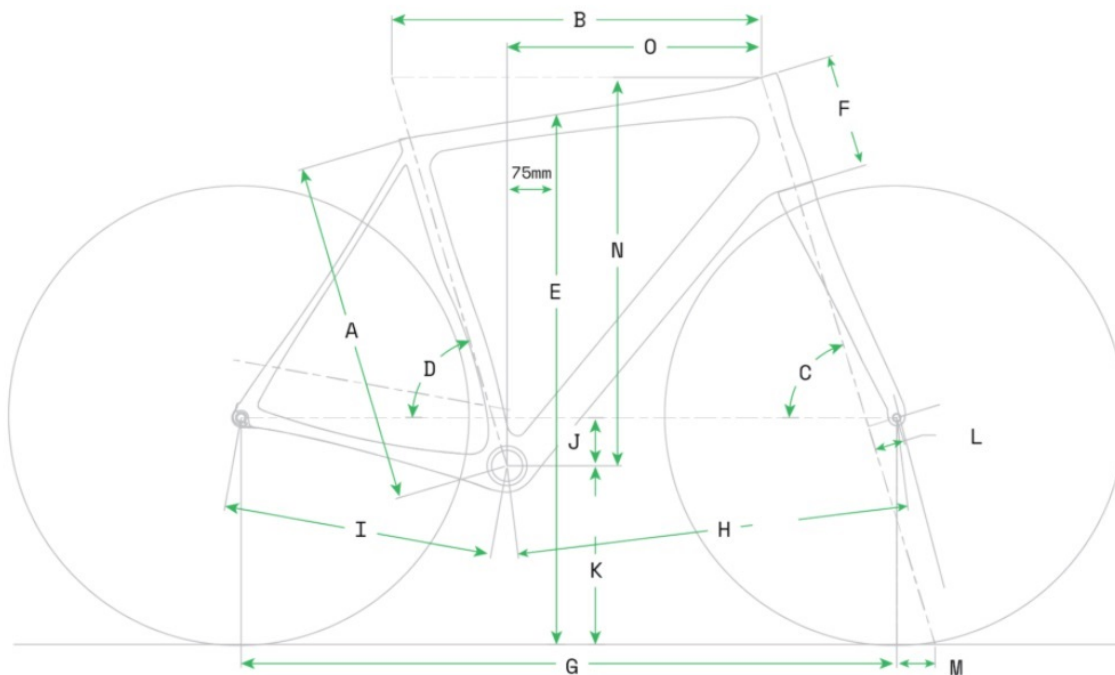

PROMOCJA

DOSTAWA ROWERU W 100% GOTOWEGO DO JAZDY

OSZCZĘDZASZ **299 zł**

Poniżej znajdziesz geometrię oraz tabelę rozmiarów ram.

Specyfikacja techniczna roweru szosowego endurance Cannondale Synapse Carbon 105 2021:

Kolor Mantis
1 (MAT)
Rozmiar 48,
51,
54,
56,
58, 61
Rama BallisTec
Carbon,
Di2

ready,
SAVE,
BB30a
, flat
mount
, 12x1
42mm
thru
axle, i
nterna
l cable
routin
g, rem
ovable
fender
bridge

Widelec Ballistic Full Carbon, integrated crown race, SAVE, size-specific design, 12x100mm thru-axle, internal routing

Synapse Carbon

| | 44 | 48 | 51 | 54 | 56 | 58 | 61 |
|------------------------------|-------|-------|-------|-------|-------|-------|-------|
| A Seat Tube Length (cm) | 37.0 | 40.7 | 44.3 | 48.0 | 52.0 | 55.0 | 59.0 |
| B Top Tube Horizontal (cm) | 50.5 | 51.7 | 53.1 | 54.7 | 56.1 | 57.9 | 60.4 |
| C Top Tube Actual (cm) | | | | | | | |
| D Head Tube Angle | 70.2° | 70.8° | 71.7° | * | 73.0° | 73.0° | 73.0° |
| E Seat Tube Angle | 74.7° | 74.6° | 74.3° | 73.9° | 73.5° | 73.0° | 72.5° |
| E Seat Tube Angle Effective | | | | | | | |
| F Standover (cm) | 68 | 71.2 | 74.2 | 77.3 | 80.4 | 83.3 | 86.8 |
| G Head Tube Length (cm) | 10.3 | 12.2 | 13.7 | 16.1 | 17.3 | 19.7 | 22.0 |
| H Wheelbase (cm) | 98.9 | 99.6 | 99.4 | 100.8 | 99.5 | 100.9 | 102.8 |
| I Front Center (cm) | 59.1 | 59.8 | 59.6 | 60.9 | 59.6 | 60.9 | 62.7 |
| J Chain Stay Length (cm) | 41.0 | 41.0 | 41.0 | 41.0 | 41.0 | 41.0 | 41.0 |
| K Bottom Bracket Drop (cm) | 7.5 | 7.5 | 7.5 | 7.3 | 7.3 | 7.0 | 7.0 |
| L Bottom Bracket Height (cm) | 27.0 | 27.0 | 27.0 | 27.2 | 27.2 | 27.5 | 27.5 |
| M Fork Rake (cm) | 6.0 | 6.0 | 5.5 | 5.5 | 4.5 | 4.5 | 4.5 |
| N Trail (cm) | 6 | 5.6 | 5.6 | 5.6 | 5.8 | 5.8 | 5.8 |
| O Stack (cm) | 51 | 53 | 55 | 57 | 59 | 61 | 64 |
| P Reach (cm) | 36.5 | 37.1 | 37.7 | 38.2 | 38.6 | 39.3 | 40.2 |