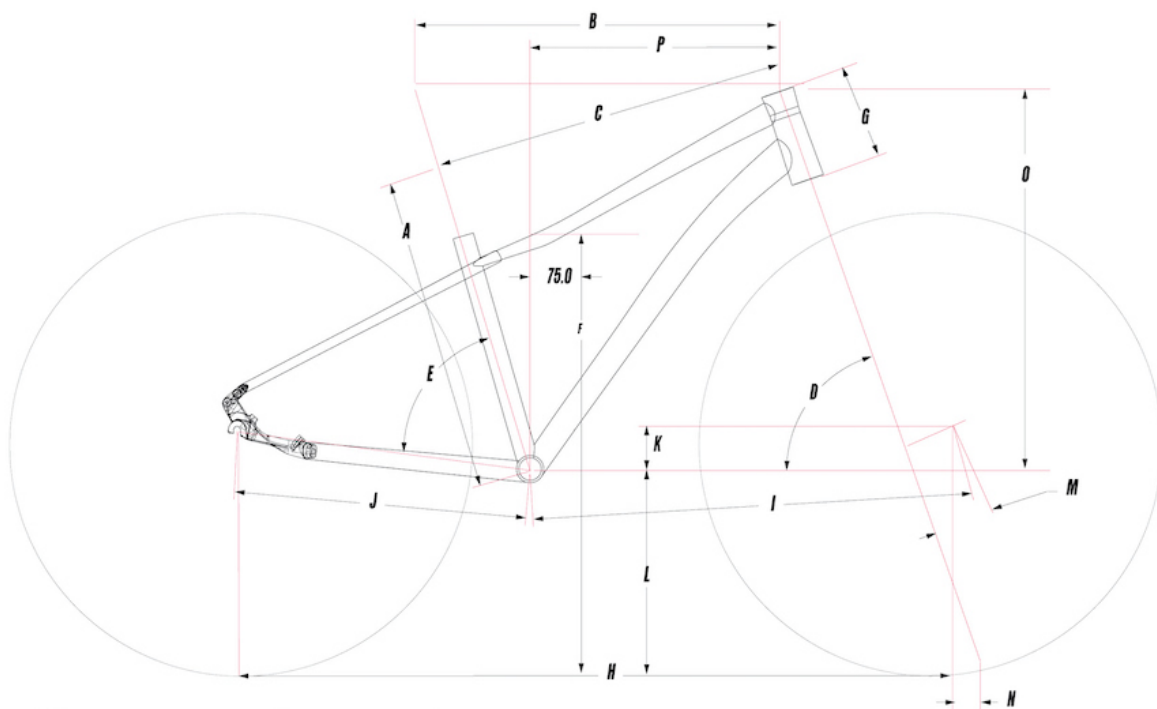

Poznaj wymiary i dobierz rozmiar ramy

SIZES	S	M
A SEAT TUBE LENGTH	35.6	40.7
C TOP TUBE ACTUAL	52.8	54.1
D HEAD TUBE ANGLE	70.0°	70°
E SEAT TUBE ANGLE	74°	74°
F STANDOVER	56	56
G HEAD TUBE LENGTH	10	11.5
H WHEELBASE	103.5	104.8
I FRONT CENTER	60.2	61.5
J CHAIN STAY LENGTH	43.6	43.6
K BB DROP	4	4
L BB HEIGHT	30	30
M FORK RAKE	4.5	4.5
O STACK	50.5	51.9
P REACH	38.5	39.4