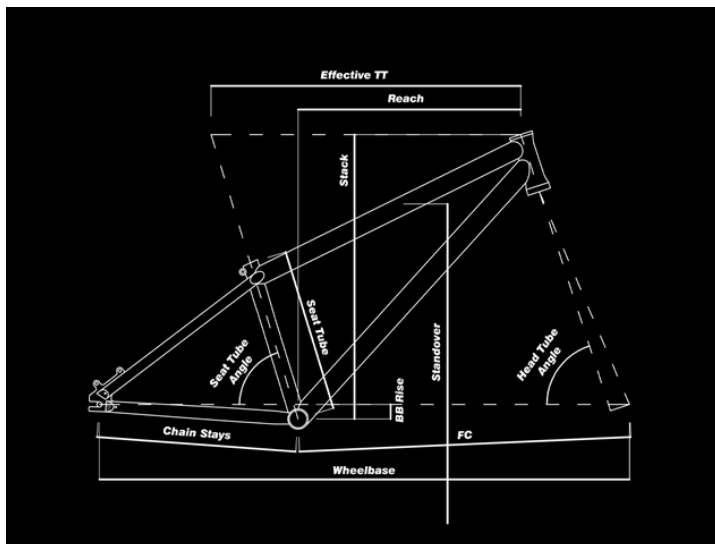

Poznaj wymiary i dobierz rozmiar ramy

Movement 1		
Wheel	size	29"
Fork	travel	100
Reach	mm	405
	in	15.9
FC	mm	648
	in	25.5
Standover	mm	743
	in	29.3
Stack	mm	560
	in	22.0
Effective TT	mm	589
	in	23.2
Actual TT	mm	564
	in	22.2
Seat tube	mm	328
	in	12.9
Chain stays	mm	381
	in	15.0
BB rise	mm	-15
	in	-0.6
Headtube	angle	70.0
ST angle	effective	70.0
	mm	1028
Wheelbase	mm	1028
	in	40.5