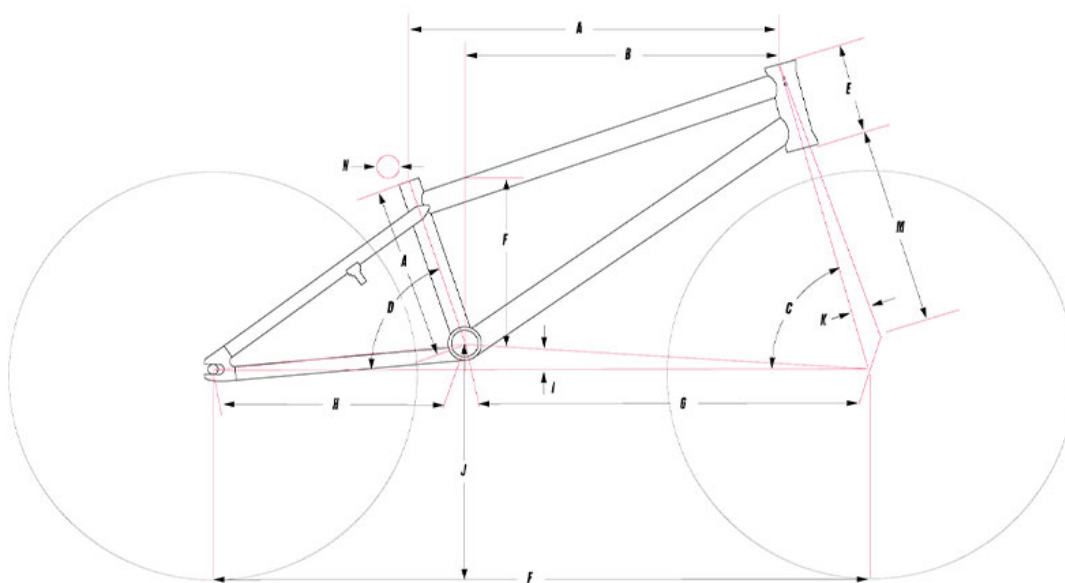

### Kokpit i ergonomia

- **Mostek:** GT NBS Top Load 50mm, 32mm Rise
- **Kierownica:** GT 2-częściowa Freestyle, Hi-Ten Steel, 9"H x 29"W
- **Chwyty:** GT Super Soft Flangeless

## Rower BMX Performer 21 Conway

SIZES (IN)	20.5	21
A SEAT TUBE LENGTH	9.65	9.65
B TOP TUBE ACTUAL	20.5	21
C HEAD TUBE ANGLE	75°	75°
D SEAT TUBE ANGLE	71°	71°
E HEAD TUBE LENGTH	4.5	4.5
F WHEELBASE	35.41	35.93
G FRONT CENTER	22.41	22.93
H CHAIN STAY LENGTH	13.19	13.19
I BB DROP	-1.75	-1.75
J BB HEIGHT	11.75	11.75
K FORK RAKE	1.2	1.2
L SEAT POST DIAMETER	25.4mm	25.4mm
M AXLE TO CROWN	12.6	12.6