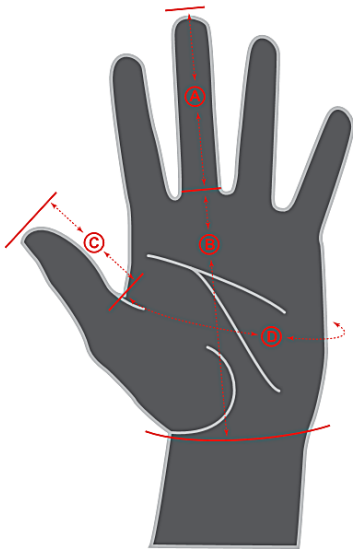

Opis produktu

Rękawice SPECIALIZED Supacaz Galactic Glove

Cechy:

- W pełni przewodzący materiał Clarino™ na dłoniach i palcach
- Bardzo lekkie
- Silikonowe opuszki palców
- Full Sonic TPR Armor
- Wygodny neoprenowy nadgarstek z zapięciem Velcro

- A MIDDLE FINGER LENGTH**
Length from middle finger tip to base of finger at crease
- B PALM LENGTH**
Length of palm from middle finger tip crease to first crease below palm
- C THUMB LENGTH**
Length from thumb finger tip to base of thumb crease
- D PALM CIRCUMFERENCE**
Circumference of palm starting at base of thumb webbing

MEN'S GLOVE SIZING (CM)					
	SM	MD	LG	XL	XXL
A MIDDLE FINGER LENGTH	<8.1	8.1 - 8.6	8.6 - 9.0	9.0 - 9.4	>9.4
B PALM LENGTH	<11.1	11.1 - 11.3	11.3 - 11.7	11.7 - 12.1	>12.1
C THUMB LENGTH	<6.4	6.4 - 6.8	6.8 - 7.1	7.1 - 7.4	>7.4
D PALM CIRCUMFERENCE	<22	22 - 22.5	22.5 - 23.5	23.5 - 24.5	>24.5

WOMEN'S GLOVE SIZING (CM)					
	SM	MD	LG	XL	XXL
A MIDDLE FINGER LENGTH	<6.9	6.9 - 7.4	7.4 - 7.8	7.8 - 8.2	>8.2
B PALM LENGTH	<9.7	9.7 - 10	10 - 10.4	10.4 - 10.8	>10.8
C THUMB LENGTH	<5.4	5.4 - 5.7	5.7 - 6.1	6.1 - 6.5	>6.5
D PALM CIRCUMFERENCE	<18.5	18.5 - 19.5	19.5 - 20.5	20.5 - 21.5	>21.5